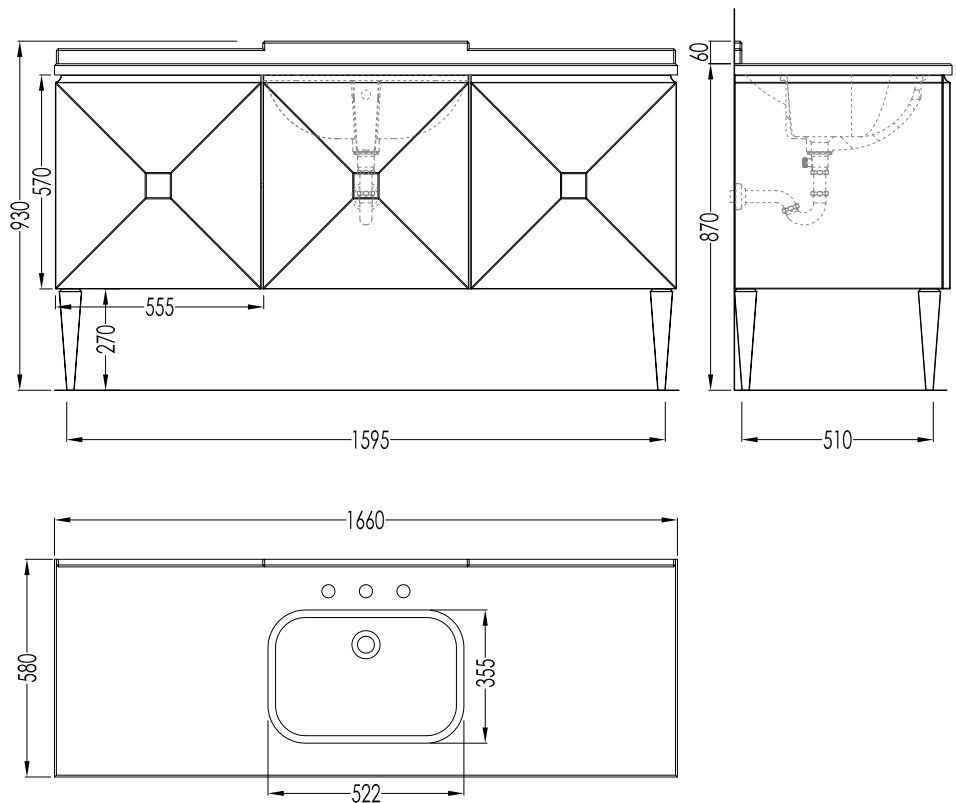

Jetset Vanity

STYLE

3 Door Console

CODE

DEJETSET3/3

SIZE

1660 x 930 x 580 mm

WEIGHT

85 kg

OVERFLOW & WASTE

32 mm overflow plug &
waste not included.

Note: All dimensions are in millimetres and are subject to normal manufacturing variances. Studio Bagno Pty Ltd reserves the right to vary specifications at any time