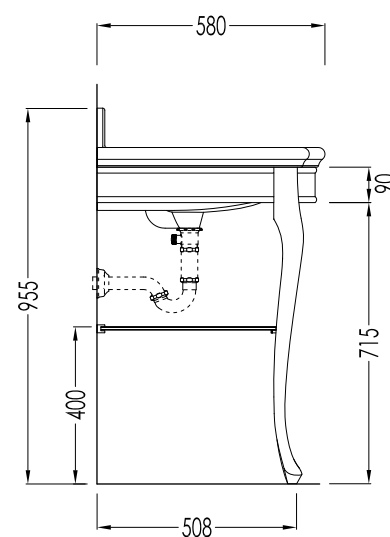

Jaqueline Ceramic

STYLE

Console

CODE

DEJACQCRBI/3

SIZE

1090 x 575 x 952 mm

WEIGHT

40 kg

COLOURS

White

OVERFLOW & WASTE

32 mm overflow plug &
waste not included.

Note: All dimensions are in millimetres and are subject to normal manufacturing variances. Studio Bagno Pty Ltd reserves the right to vary specifications at any time