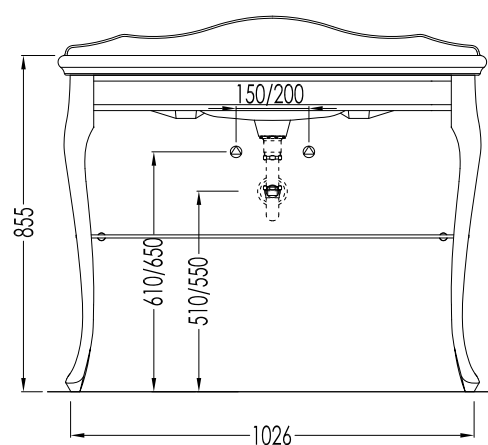

Jaqueline Ceramic

STYLE

Console

CODE

DEJACQCRBI/3

SIZE

1090 x 575 x 952 mm

WEIGHT

40 kg

COLOURS

White

OVERFLOW & WASTE

32 mm overflow plug &
waste not included.

Note: All dimensions are in millimetres and are subject to normal manufacturing variances. Studio Bagno Pty Ltd reserves the right to vary specifications at any time