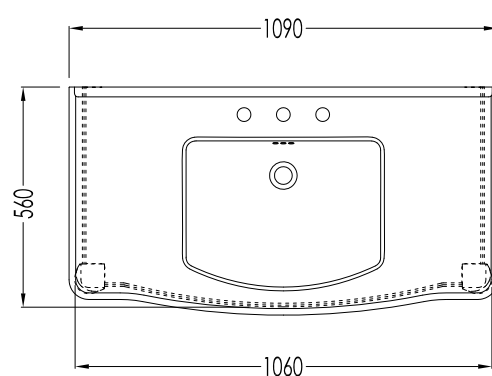

Jaqueline Ceramic

STYLE

Console

CODE

DEJACQCRBI/3

SIZE

1090 x 575 x 952 mm

WEIGHT

40 kg

COLOURS

White

OVERFLOW & WASTE

32 mm overflow plug &
waste not included.

Note: All dimensions are in millimetres and are subject to normal manufacturing variances. Studio Bagno Pty Ltd reserves the right to vary specifications at any time