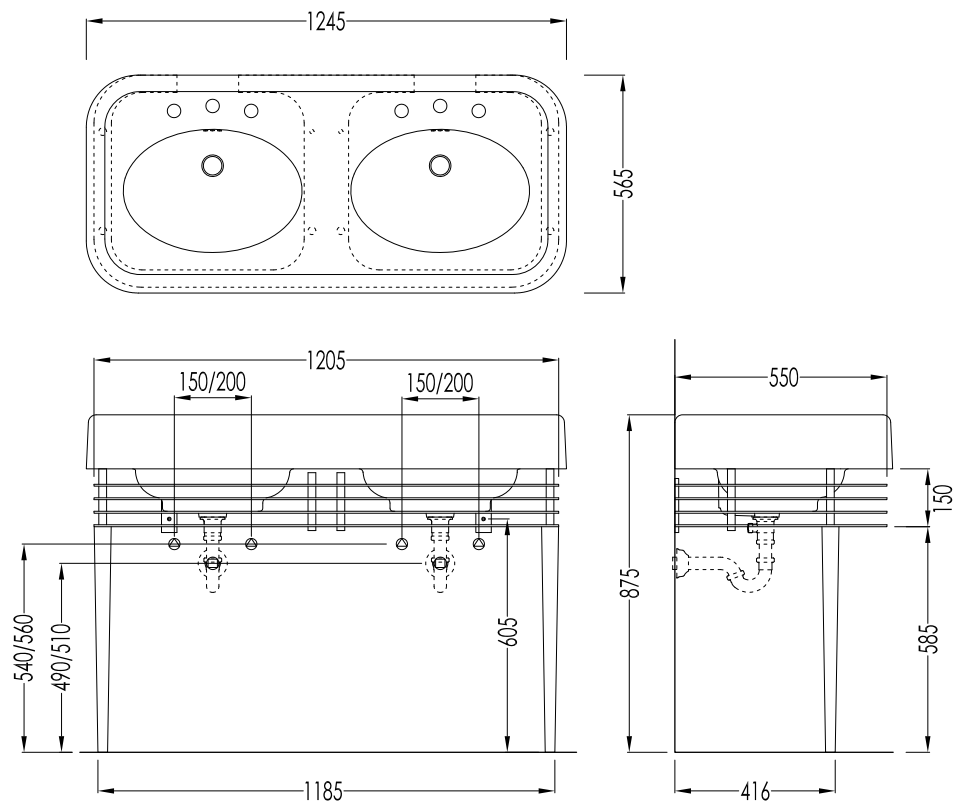

Blues Wide

STYLE

Console

CODE

DEWIDEBLUESCR/3

SIZE

1245 x 565 x 875 mm

WEIGHT

19.5 kg

COLOURS

White

OVERFLOW & WASTE

32 mm overflow plug & waste not included.

Note: All dimensions are in millimetres and are subject to normal manufacturing variances. Studio Bagno Pty Ltd reserves the right to vary specifications at any time