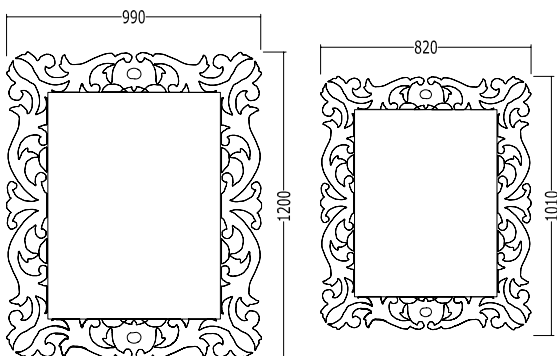

Richard

Mirror finished with white water based aniline dye and beeswax patina.

Mirror

Available in two sizes:

SRRICHARD
820 x 1010 mm
SRRICHARDGR
990 x 1200mm

Black Richard

Mirror finished with black and white water based aniline dyes and beeswax patina.

Mirror

Available in two sizes:

SRRICHARDBL
820 x 1010 mm
SRVBLGR
990 x 1200 mm