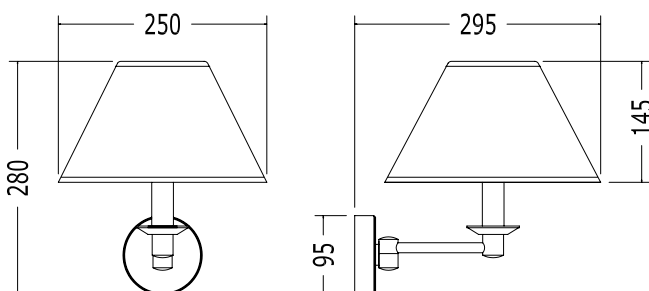

Judith

Light fitting

Single sconce

VAJUDITHCR (as shown)
Wall lamp chromed brass with faux leather shade

IP rating: 44

Options

- Satin nickel available at extra cost.

Moonlight

Light fitting

Single sconce

DEMOONCR (as shown)
Wall lamp in chromed brass with bone-coloured fabric shade

IP rating: 20

Options

- Polished brass available at extra cost.
- Polished nickel available at extra cost.