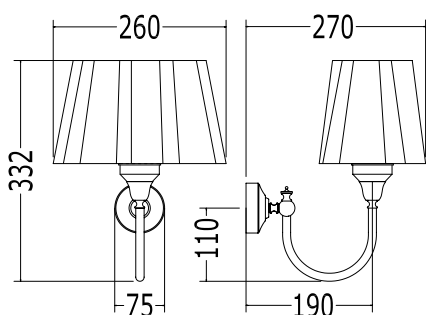

Decor

Light fitting

Single sconce

DEDECORCR (as shown)
Wall lamp chromed brass with black and off white striped Plisse fabric shade

IP rating: 20

Options

- Polished brass available at extra cost.

STUDIO
BAGNO

Jasmine

Light fitting

Single sconce

DEJASMIN3CR (as shown)
Wall lamp chromed brass oval backplate with off white Plisse fabric shade

IP rating: 44

Options

- Polished brass available at extra cost.

Note: All dimensions are in millimetres and are subject to normal manufacturing variances. Studio Bagno Pty Ltd reserves the right to vary specifications at any time without notice. **Date issued:** 31/01/01. **P:** + 61 2 9316 5588 **F:** + 61 2 9316 4411 **E:** info@studiobagno.com.au **W:** www.studiobagno.com.au