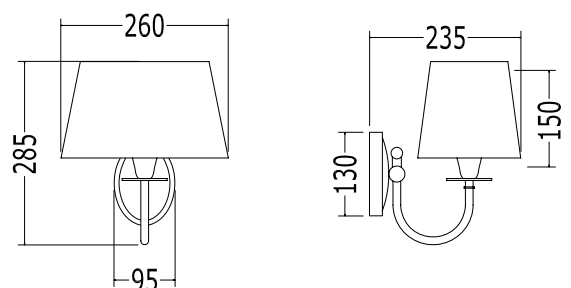

Decor

Light fitting

Single sconce

DEDECORCR (as shown)
Wall lamp chromed brass with black and off white striped Plisse fabric shade

IP rating: 20

Options

- Polished brass available at extra cost.

STUDIO
BAGNO

Jasmine

Light fitting

Single sconce

DEJASMIN3CR (as shown)
Wall lamp chromed brass oval backplate with off white Plisse fabric shade

IP rating: 44

Options

- Polished brass available at extra cost.

Note: All dimensions are in millimetres and are subject to normal manufacturing variances. Studio Bagno Pty Ltd reserves the right to vary specifications at any time without notice. **Date issued:** 31/01/01. **P:** + 61 2 9316 5588 **F:** + 61 2 9316 4411 **E:** info@studiobagno.com.au **W:** www.studiobagno.com.au