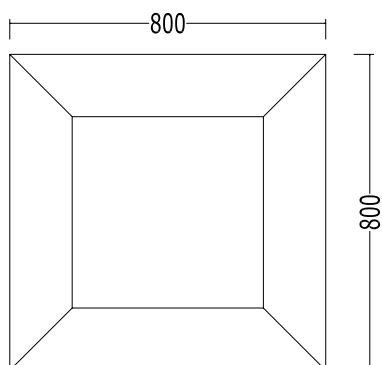

### Mirror

FLBLJACK  
800x800 mm

The Black Jack lacquered mirror.

### Mirror

DDD 33111CR (as shown)  
660x540 mm

Tilting round mirror with chromed brass finish.