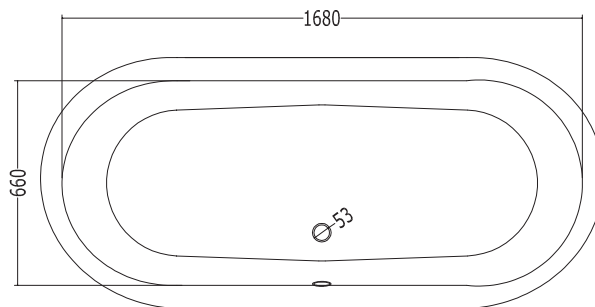

Bath comes with choice of waste SFDDEV1CR or SFD74CR at no extra cost.

Net Weight

- 194 kgs

Capacity to Overflow

- 195 Litres

Options

- Polished brass or white enamel Deco, Shield or Eagle feet available at extra cost.